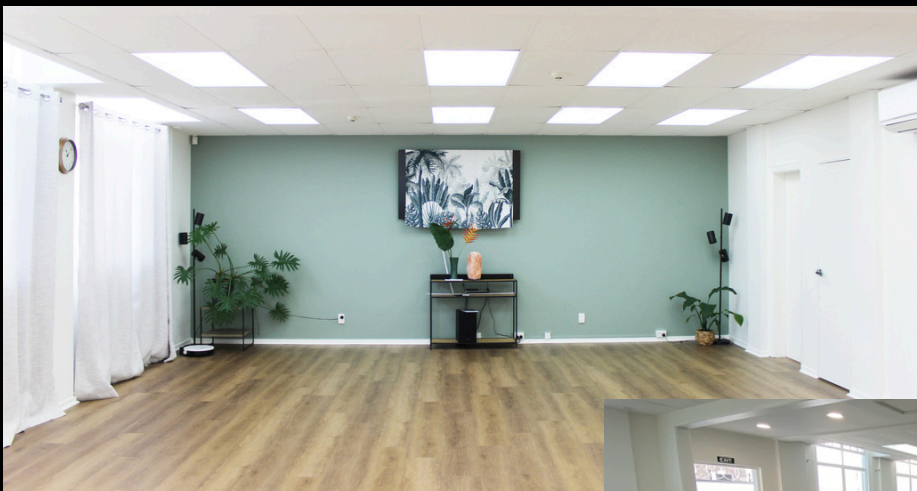

KORU CENTRE

KORU STUDIO

Koru studio is our 65 square meter studio space providing a top quality tranquil studio for your classes, workshops, retreats and events. We can fit up to 20 for yoga.

Monday - Thursday during term times (aligned with school terms) a variety of classes are on offer by independently operating skilled teachers and facilitators. Current class offerings include Pilates, yoga, and breathwork. The space suits well for most movement and embodiment based practices.

On Fridays the studio is available for half or full day hire for corporate wellness events, trainings, workshops, networking events, etc.

You'll be provided with top quality amenities including Manduka yoga mats, Tribe bolsters, plush blankets, blocks, straps, and more. There's a 65" screen for your presentations, videos, or simply displaying your logo.

The soundbar operates by bluetooth so you can enliven your event with music.

Additional spaces included are a private patio off the studio, and reception area adjacent including lounge, kitchenette, and two toilets.